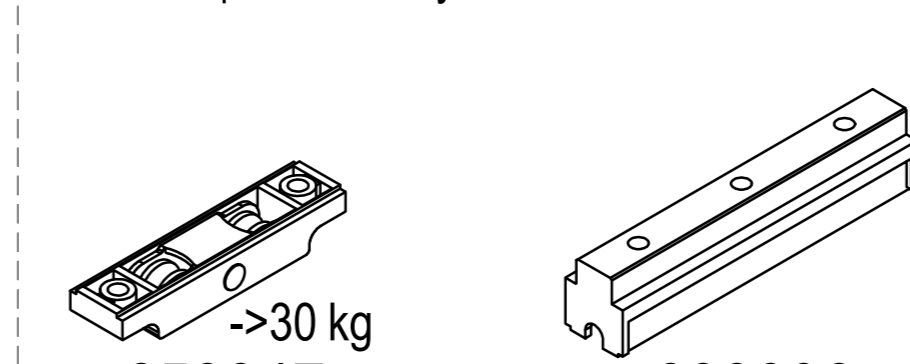

459933 чо 459932 чо

ZI| Спец. комплектуючі