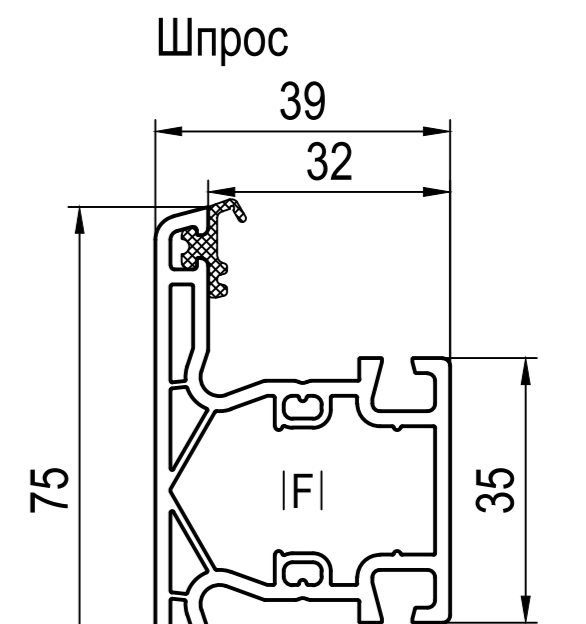

■ 100x65 (CL)
IA| 669919
ID| 607065 + IXI 409065
FI| 239030

Комплектуючі

-> Шпросів
ID| з'єднувач
ID| з'єднувач без центрування

ID| -
ID| 607065
-> 100x65
IXI 409065

FI| Підсилювачі (...) = 1x

(1.5)239030 s=2.0
-> 100x65

XI| Ущільнювачі

409065 чо
-> 100x65
ID| 607065

☐ не ламінується
■ ламінація
-> для
(CL) Classic-line
ко коричневий
ох охра
чо чорний
па паперусний
бі білий
Товщина упаковки див. вказівки