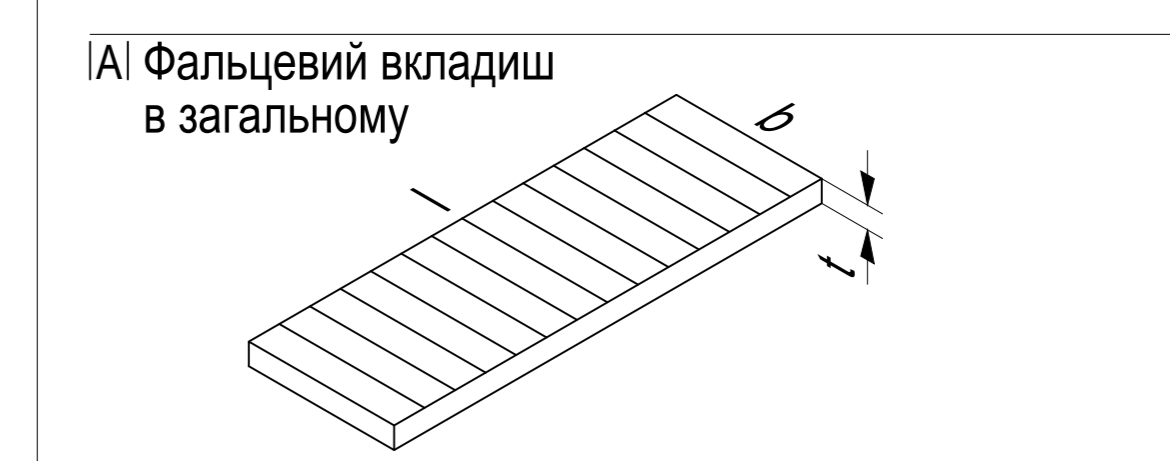

Комплектуючі

[мм]	t	b	l	IAI	Фальцевий вкладиш	ч	ко
6	...	100	IAI	-	чорний	~	6
5	50	100	IAI	640305	зе		
5	40	100	IAI	660948	зе		
5	34	100	IAI	659938	зе		
5	28	100	IAI	659908	зе		
5	25	90	IAI	659907	зе		
5	12	100	IAI	669944	зе		
4	50	100	IAI	640304	жо		
4	40	100	IAI	660947	жо		
4	34	100	IAI	659937	жо		
4	28	100	IAI	669910	жо		
4	20	100	IAI	669920	жо		
3	50	100	IAI	640303	че		
3	40	100	IAI	660946	че		
3	34	100	IAI	659936	че		
3	28	100	IAI	669911	че		
3	20	100	IAI	669919	че		
3	12	100	IAI	669922	че		
2	50	100	IAI	640306	си		
2	40	100	IAI	660945	си		
2	34	100	IAI	659935	си		
2	28	100	IAI	669912	си		
2	25	90	IAI	659906	си		
2	20	100	IAI	660916	си		
2	12	100	IAI	660911	си		
1	25	90	IAI	659905	бі		
0	-	-	-	-	білий	~	0
0	-	-	-	-	не потрібно	~	0