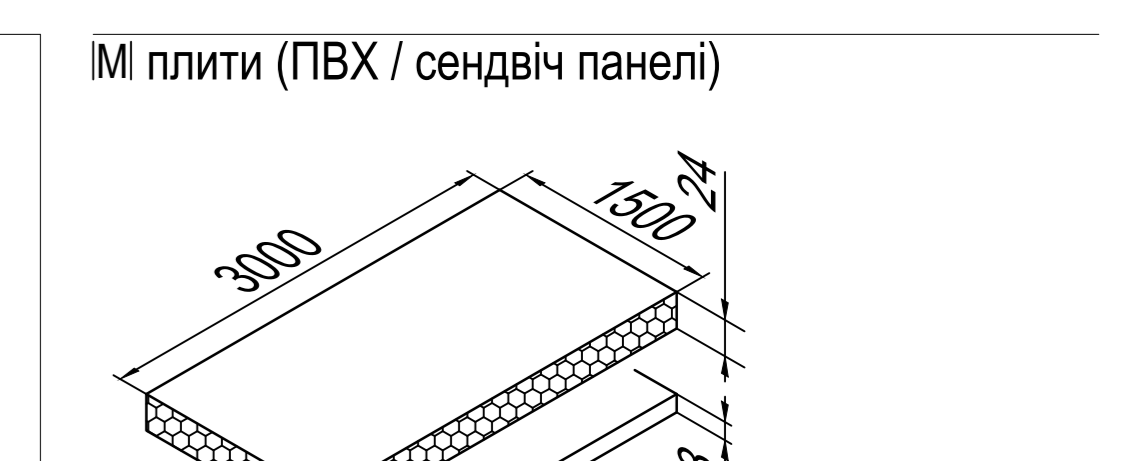

620320 24мм
620321 3мм

TI алюм. протизливова полиця

259082 (CL)
GI 659923

IXI Ущільнювачі

420250 бі
421250 ко
423250 ох
429250 чо

429334 чо
427334 па

449251 чо
па