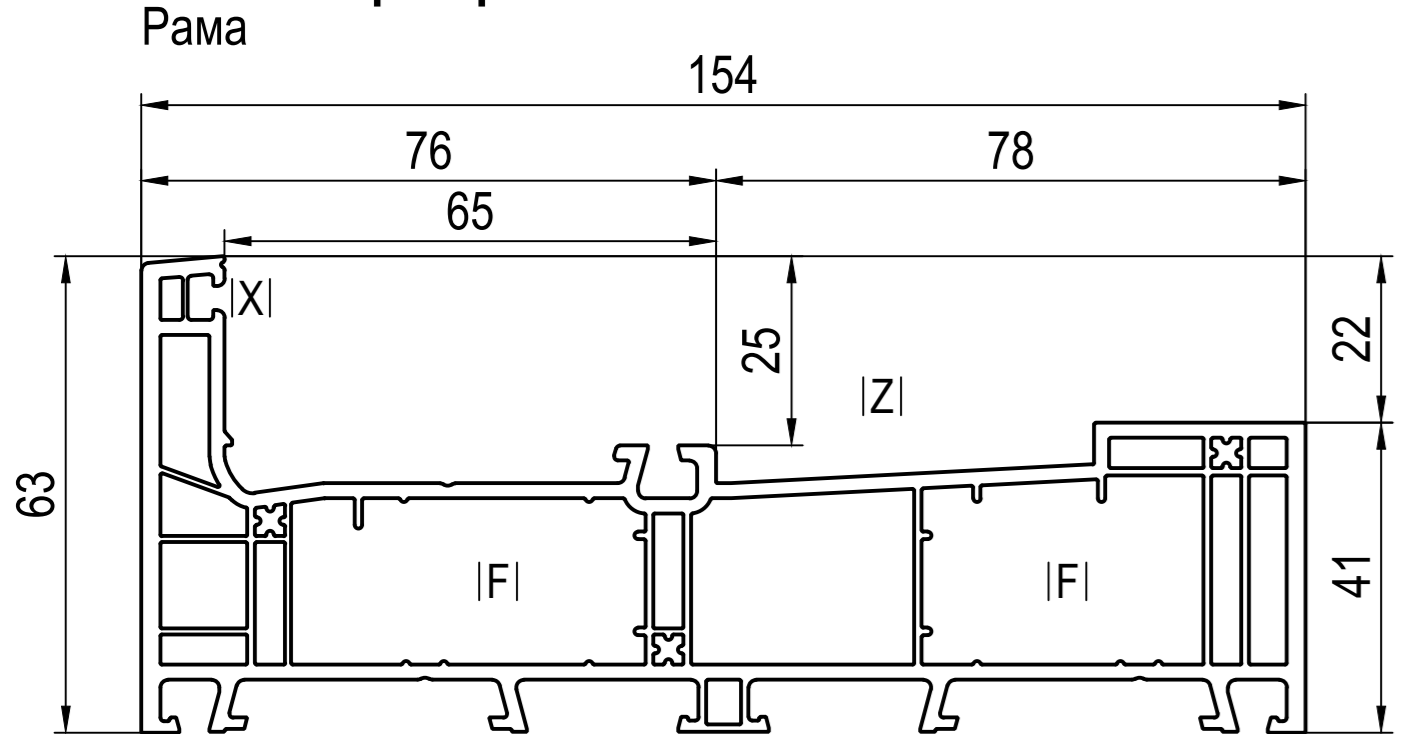

Основні профілі

■ 160091 (QL) AD
IA 660301
FI 229098, 229100, 229101
IO 660991
IQ 263291/267291 -> 160091 + 160291
IX 477025, 479025, 477015, 479015
IZ 469293
-> Hautau, Maco, Winkhaus
IS 263273/267273, 263275/267275, 263276/267276
-> G-U, Roto
IS 263293/267293
IS 263295/267295, 263296/267296 + IZ 466295
-> Siegenia
IS 263287/267287