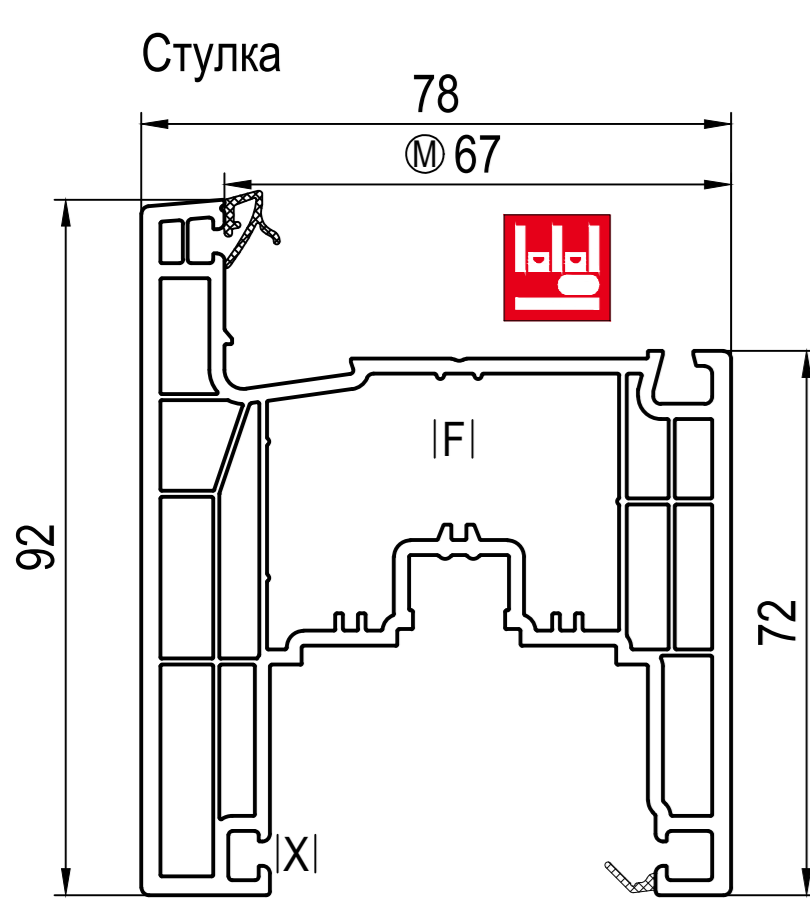

■ 160x94 (QL) 67
IA 685251, 680250, 655251, 650252, 620250, 650250
FI 269294
JI 642261, 642262, 642263, 646265, 646266
IX 409284
-> Hautau, Maco, Winkhaus
IS 267270
-> G-U, Roto
IS 267290, 267292, 267297