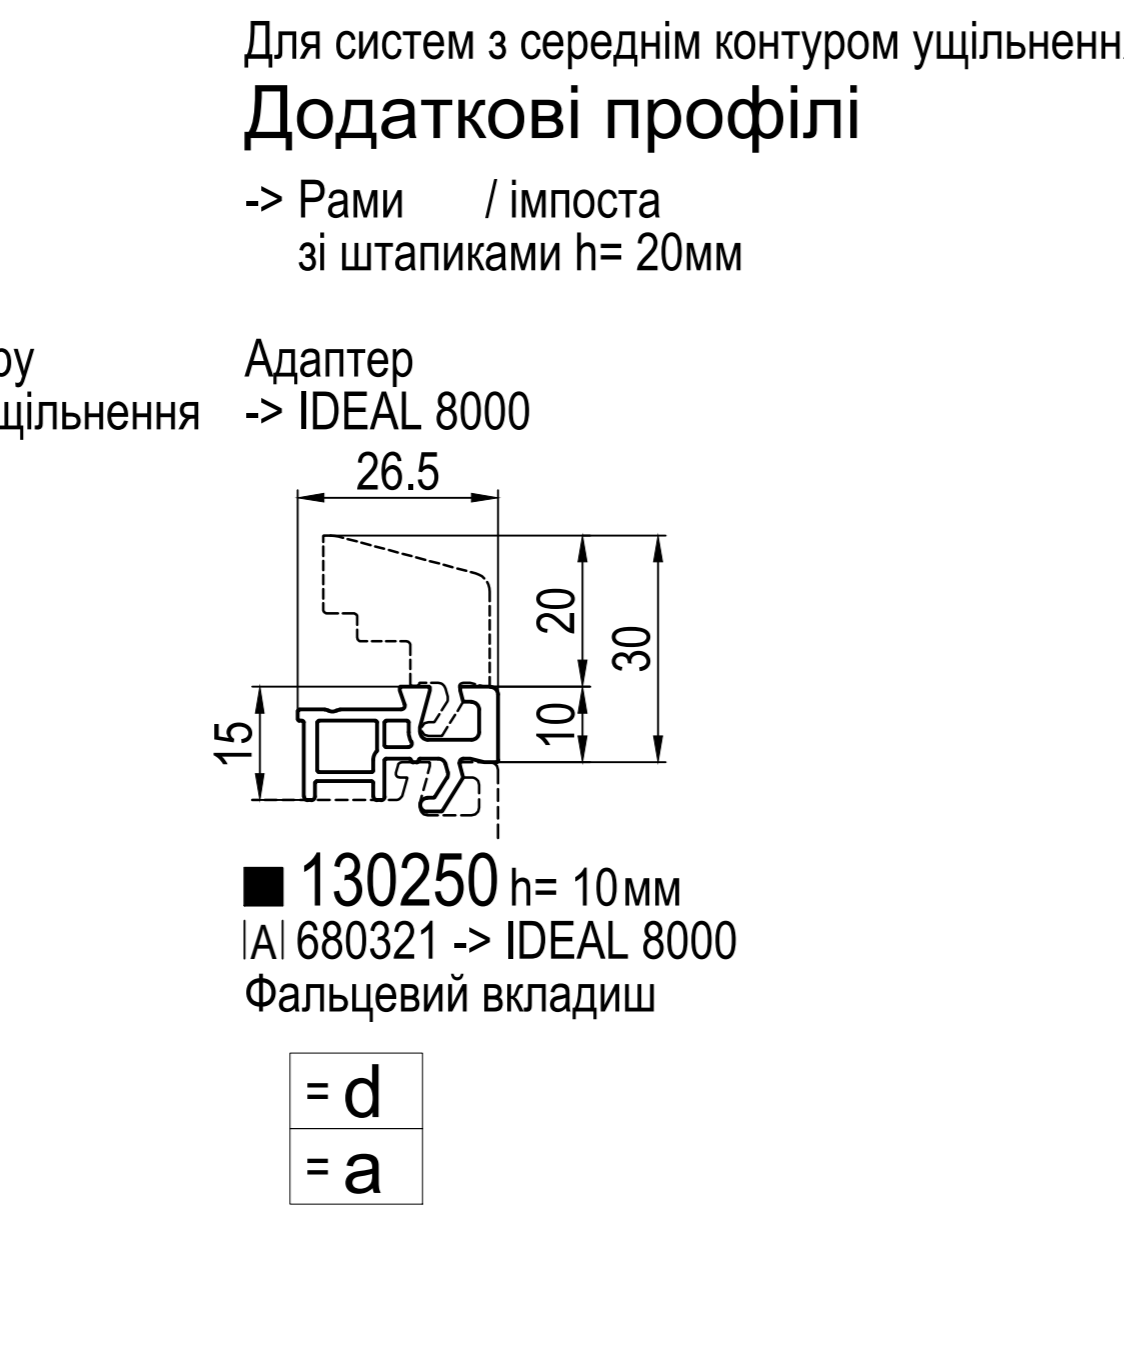

Table with columns for profile types (energeto IDEAL, Nord-line, energeto neo, IDEAL 7000/8000, IDEAL 4000) and sealant materials (EPDM, TPE, PVC-P). Includes technical specifications and material codes.