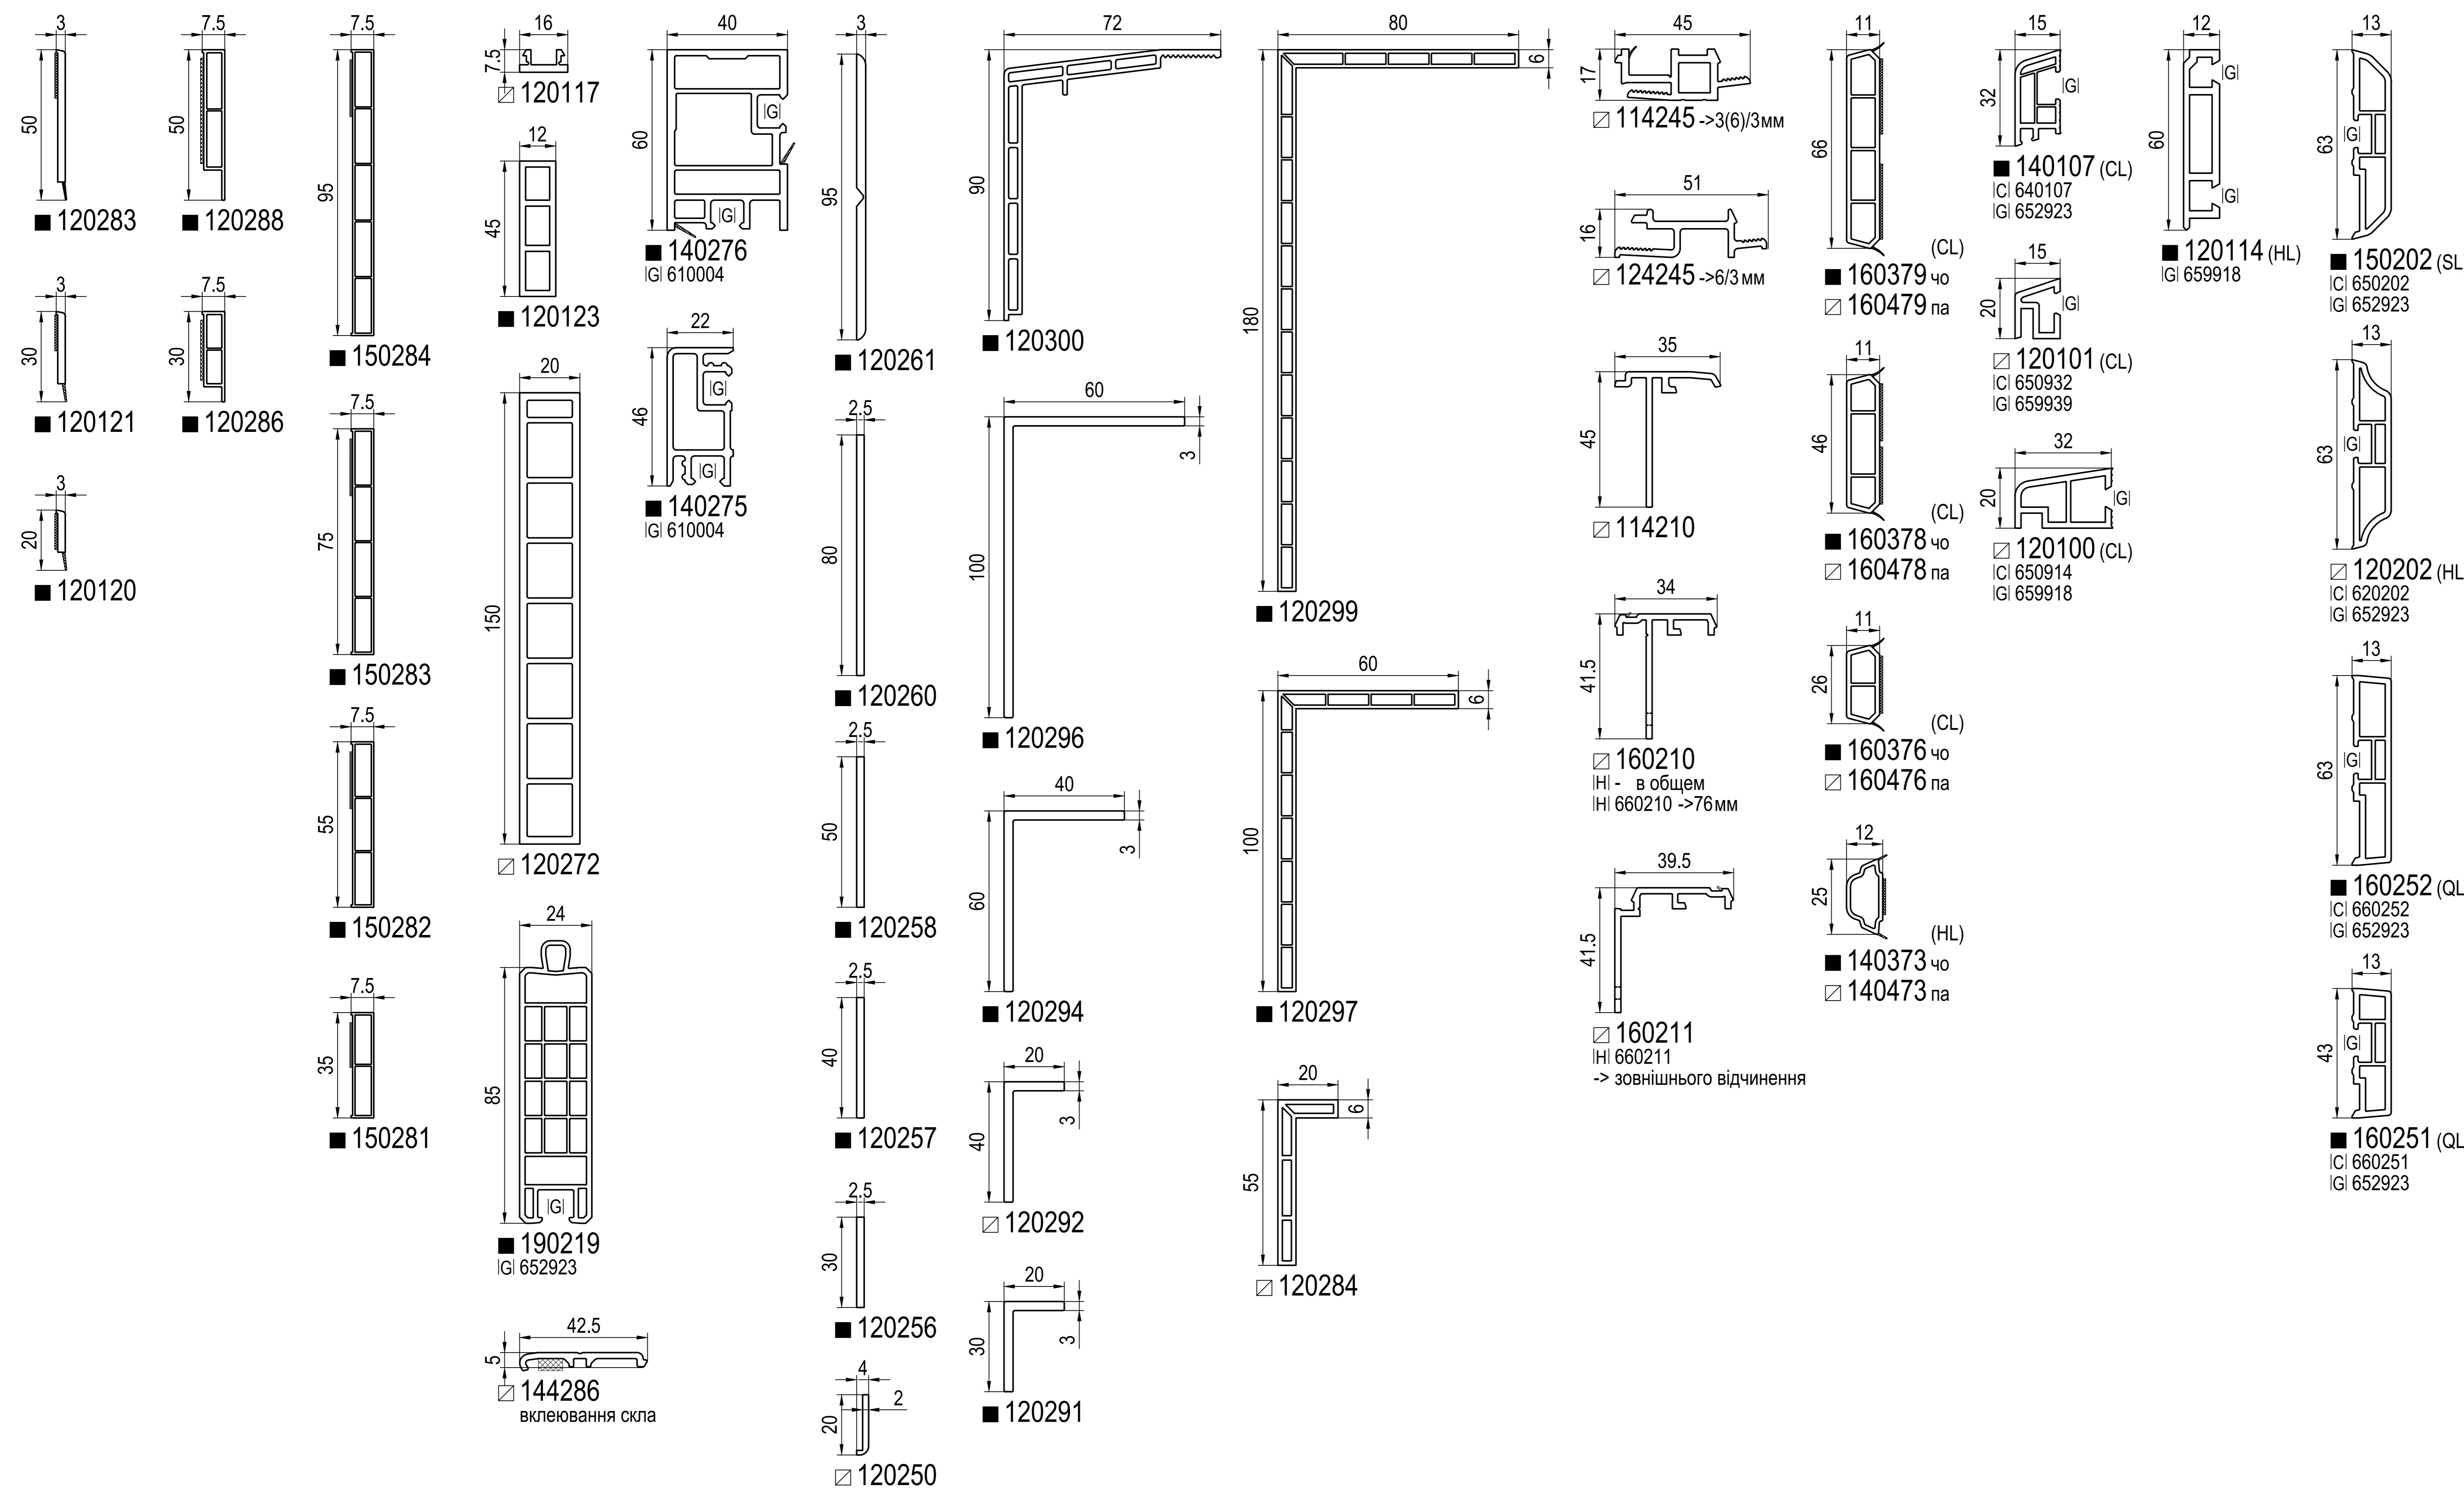

в загальному

Комплектуючі

[мм]	t	b	l	IAI	Фальцевий вкладиш	ч	ко
6	...	100	IAI	-	чорний	~	6
5	50	100	IAI	640305	зе		
5	40	100	IAI	660948	зе		
5	34	100	IAI	659938	зе		
5	28	100	IAI	659908	зе		
5	25	90	IAI	659907	зе		
5	12	100	IAI	669944	зе		
4	50	100	IAI	640304	жо		
4	40	100	IAI	660947	жо		
4	34	100	IAI	659937	жо		
4	28	100	IAI	669910	жо		
4	20	100	IAI	669920	жо		
3	50	100	IAI	640303	че		
3	40	100	IAI	660946	че		
3	34	100	IAI	659936	че		
3	28	100	IAI	669911	че		
3	20	100	IAI	669919	че		
3	12	100	IAI	669922	че		
2	50	100	IAI	640306	си		
2	40	100	IAI	660945	си		
2	34	100	IAI	659935	си		
2	28	100	IAI	669912	си		
2	25	90	IAI	659906	си		
2	20	100	IAI	660916	си		
2	12	100	IAI	660911	си		
1	25	90	IAI	659905	бі		
0	-	-	-	-	білий	~	0
0	-	-	-	-	не потрібно	~	0

620320 24мм
620321 3мм

TI алюм. протизливова полиця

259082 (CL)
GI 659923

IXI Ущільнювачі

420250 бі
421250 ко
423250 ох
429250 чо

429334 чо
427334 па

449251 чо
па

ICI заглушки