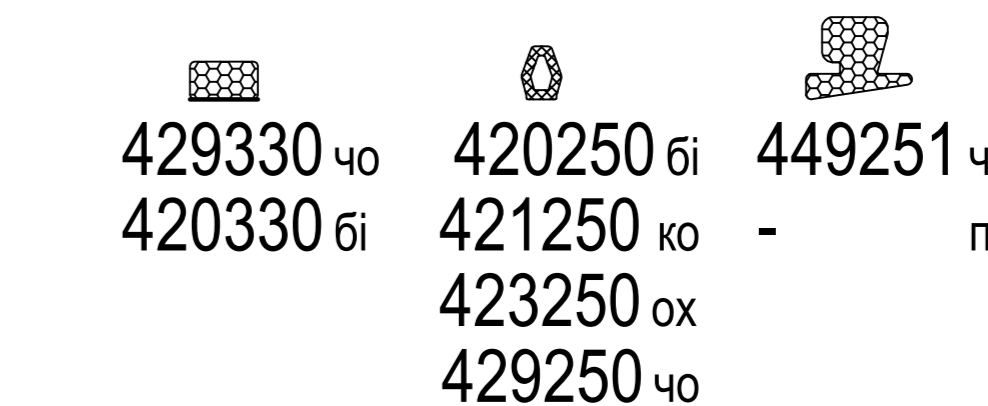

YI| Щіткові ущільнювачі