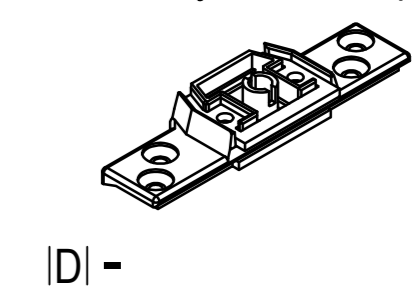

Комплектуючі

-> Шпросів
ID| з'єднувач
ID| з'єднувач без центрування

ID| -
ID| 607065
-> 100x65
IXI 409065

FI| Підсилювачі (...) = 1x