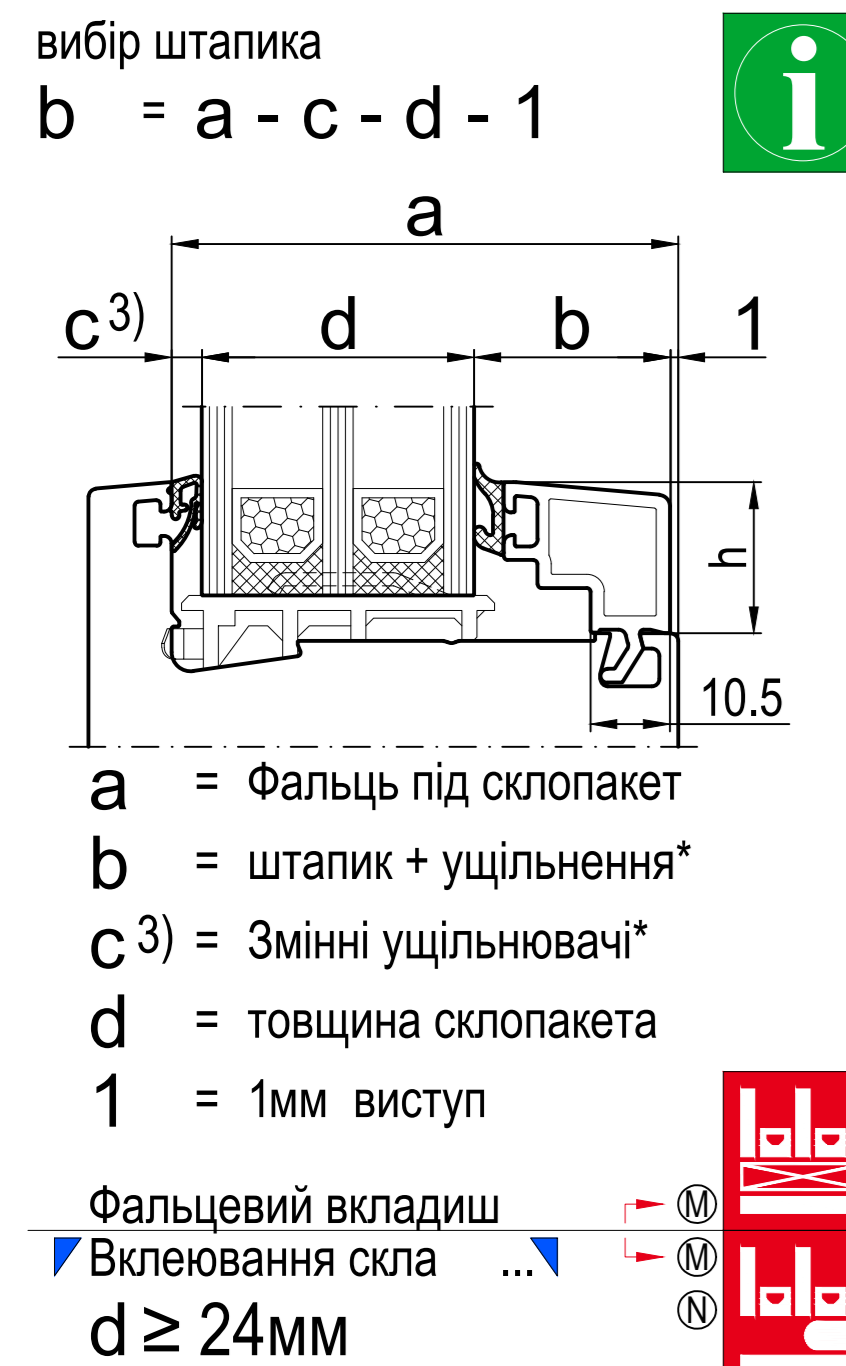

energeto IDEAL ... neo neo +14 neo 7000/neo 7000/neo 7000/8000 8000 +8 4000 4000 +8 2000 2000 +8 2000 Nord-line Nord-line lift-slide smart-slide smart-slide neo multi-slide vario-slide easy-slide

Штапики (CL) Classic-line b = 52mm 50mm 48mm 46mm 44mm 42mm 40mm 38mm 36mm 34mm 32mm 30mm 28mm 26mm 24mm 22mm 20mm 18mm 16mm 14mm 12mm 10mm 8mm

(QL) Qube-line б = 52mm 50mm 48mm 46mm 44mm 42mm 40mm 38mm 36mm 34mm 32mm 30mm 28mm 26mm 24mm 22mm 20mm 18mm 16mm 14mm 12mm 10mm 8mm

(SL) Soft-line б = 38mm 36mm 34mm 32mm 30mm 26mm 24mm 22mm 20mm 18mm 16mm 14mm 12mm 10mm 8mm

1) Для систем з ущільненням притвору
  2) Для систем з середнім контуром ущільнення
  3) або профіль з ущільненням
  4) Стулка / Шпрос
  5) Рама / імпост / шульп
  6) Підійомно-розсувні двері
  7) Розсувні системи